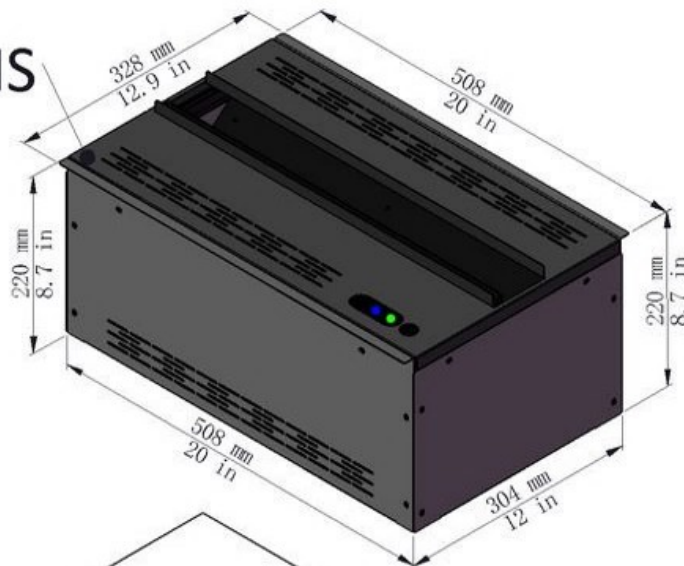

PRODUCT DIMENSIONS

ADVANCE
AWA 20-50

RAL 9005

HOUSING

Length: 514 mm / 20.24 inch

Width: 309 mm / 12.17 inch

Depth: 280 mm / 11.02 inch minimum