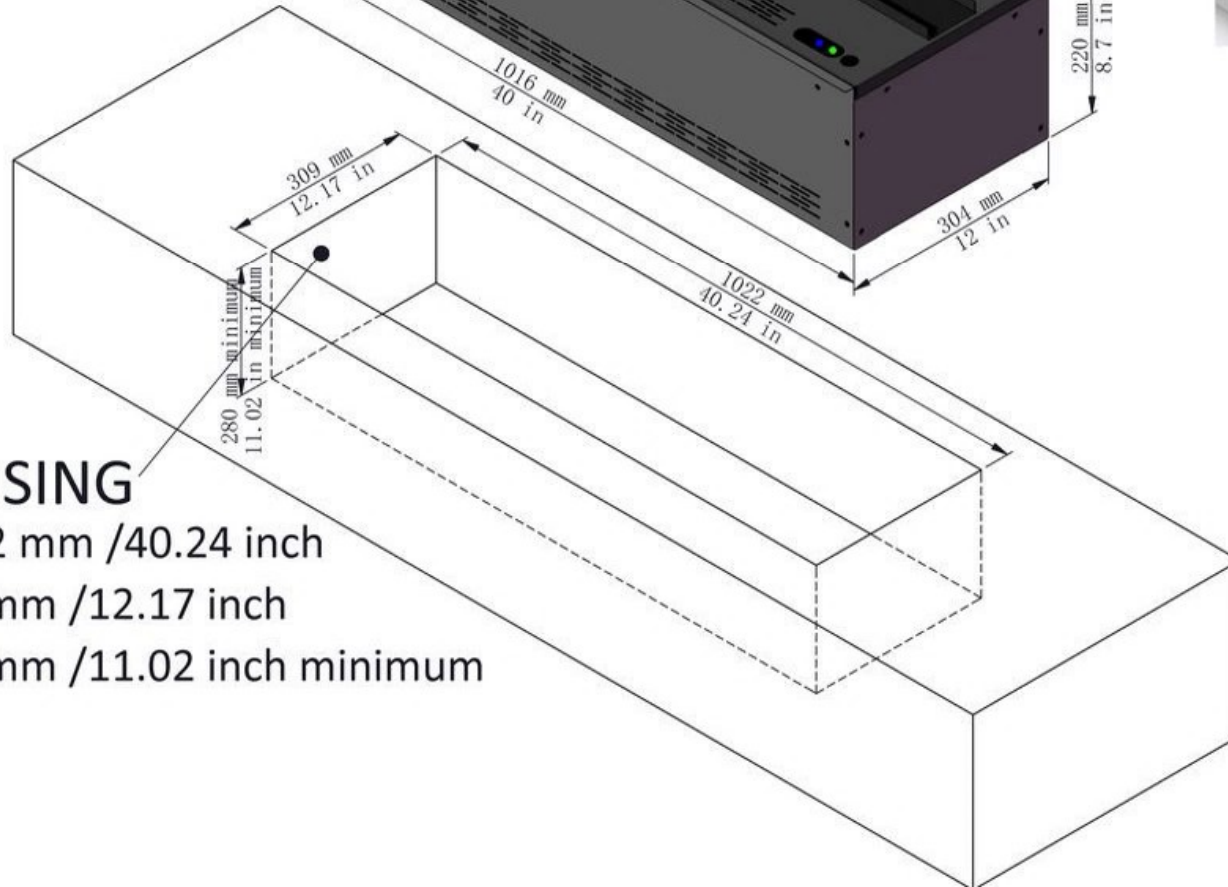

## PRODUCT DIMENSIONS

## HOUSING

Length: 1022 mm / 40.24 inch

Width: 309 mm / 12.17 inch

Depth: 280 mm / 11.02 inch minimum