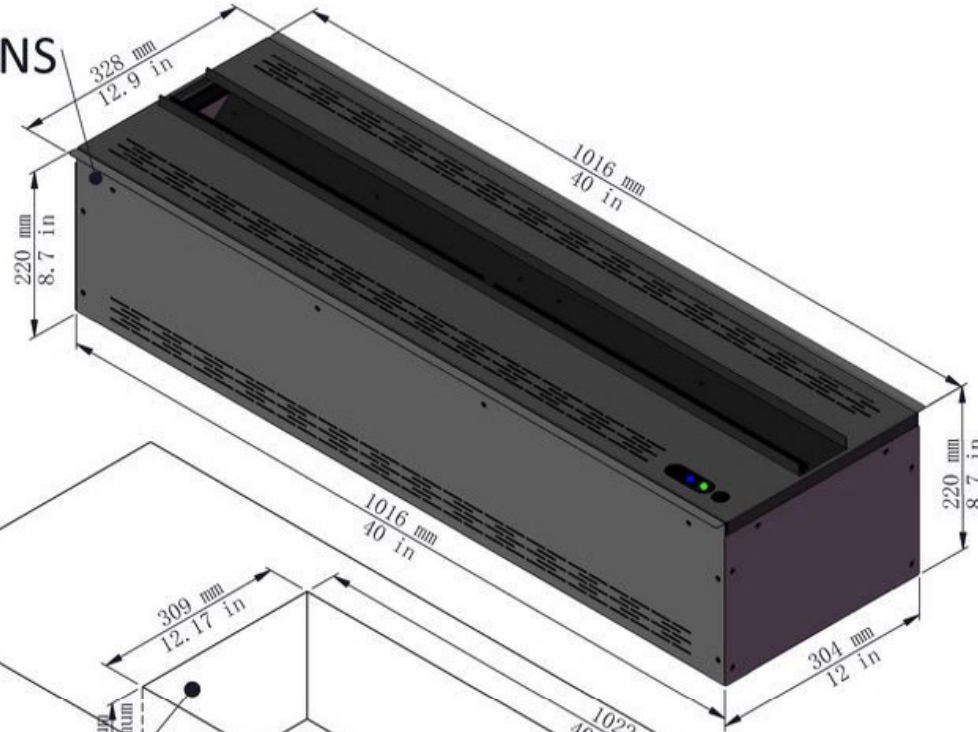

## PRODUCT DIMENSIONS

## HOUSING

Length: 1022 mm / 40.24 inch

Width: 309 mm / 12.17 inch

Depth: 280 mm / 11.02 inch minimum