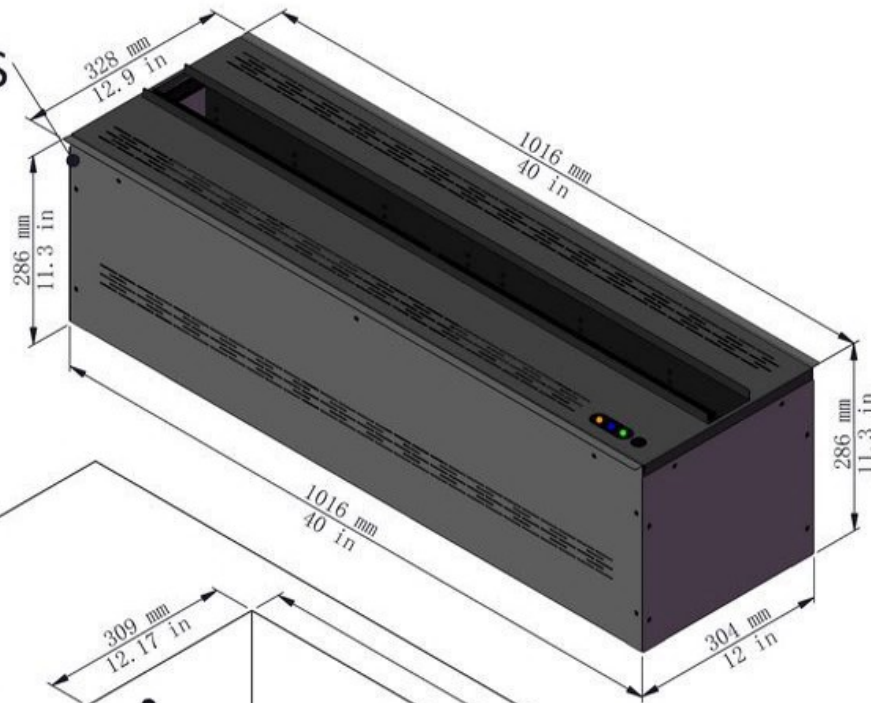

PRODUCT DIMENSIONS

PRESTIGE
AWPR 40-100
RAL 9005

24V Adapter

HOUSING

Length: 1022 mm /40.24 inch

Width: 309 mm /12.17 inch

Depth:346 mm /13.62 inch minimum