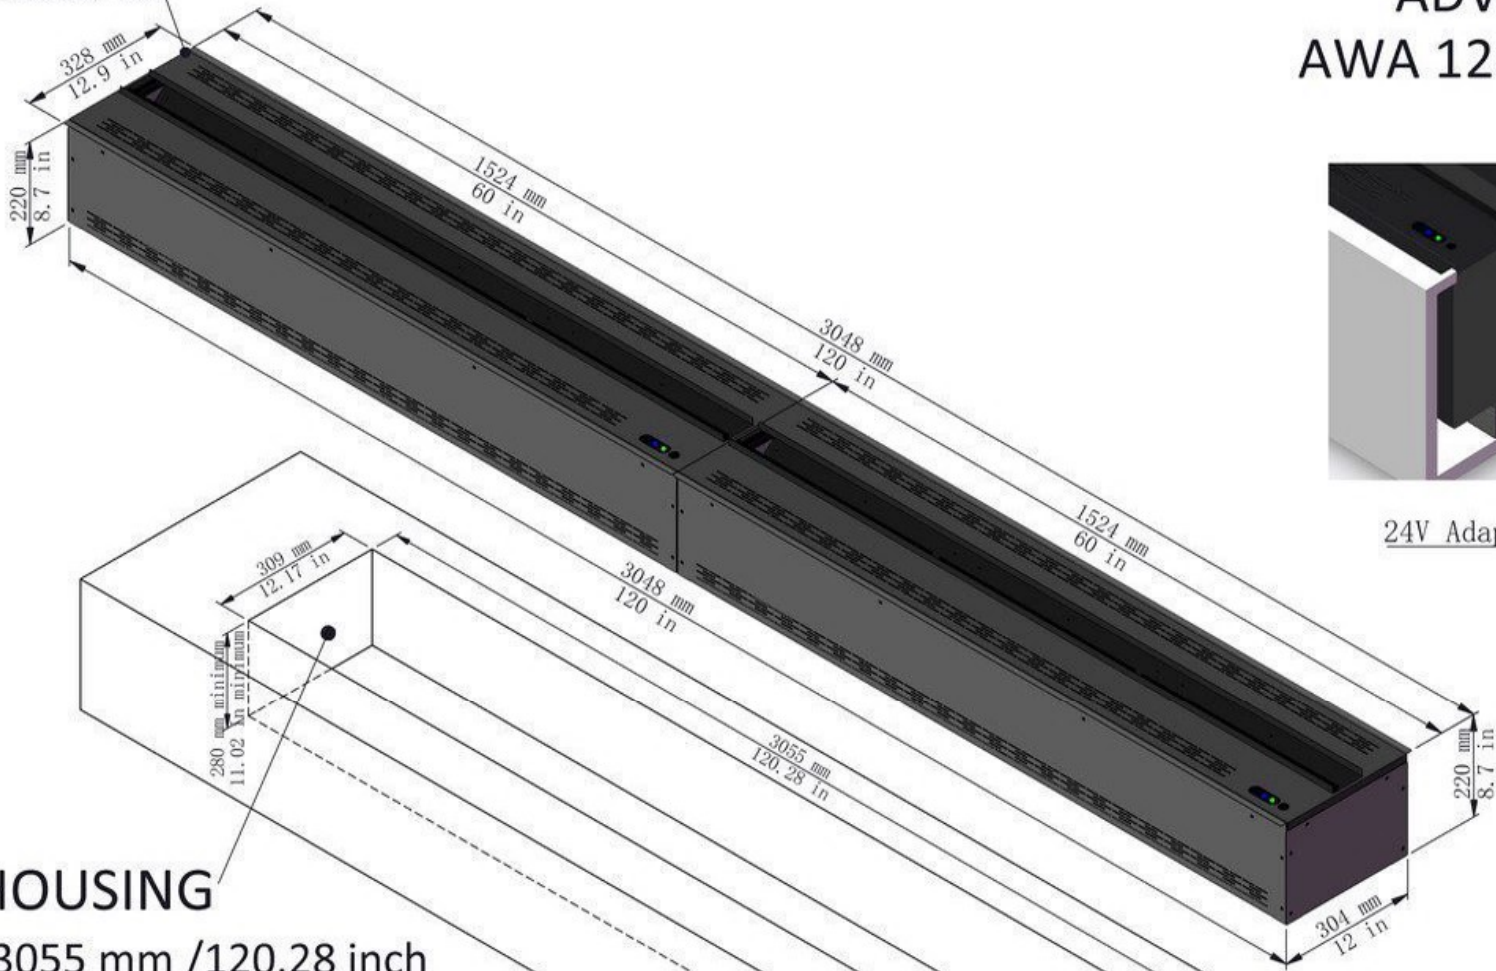

## PRODUCT DIMENSIONS

## ADVANCE AWA 120-300

RAL 9005

24V Adapter

## HOUSING

Length: 3055 mm /120.28 inch

Width: 309 mm /12.17 inch

Depth: 280 mm /11.02 inch minimum