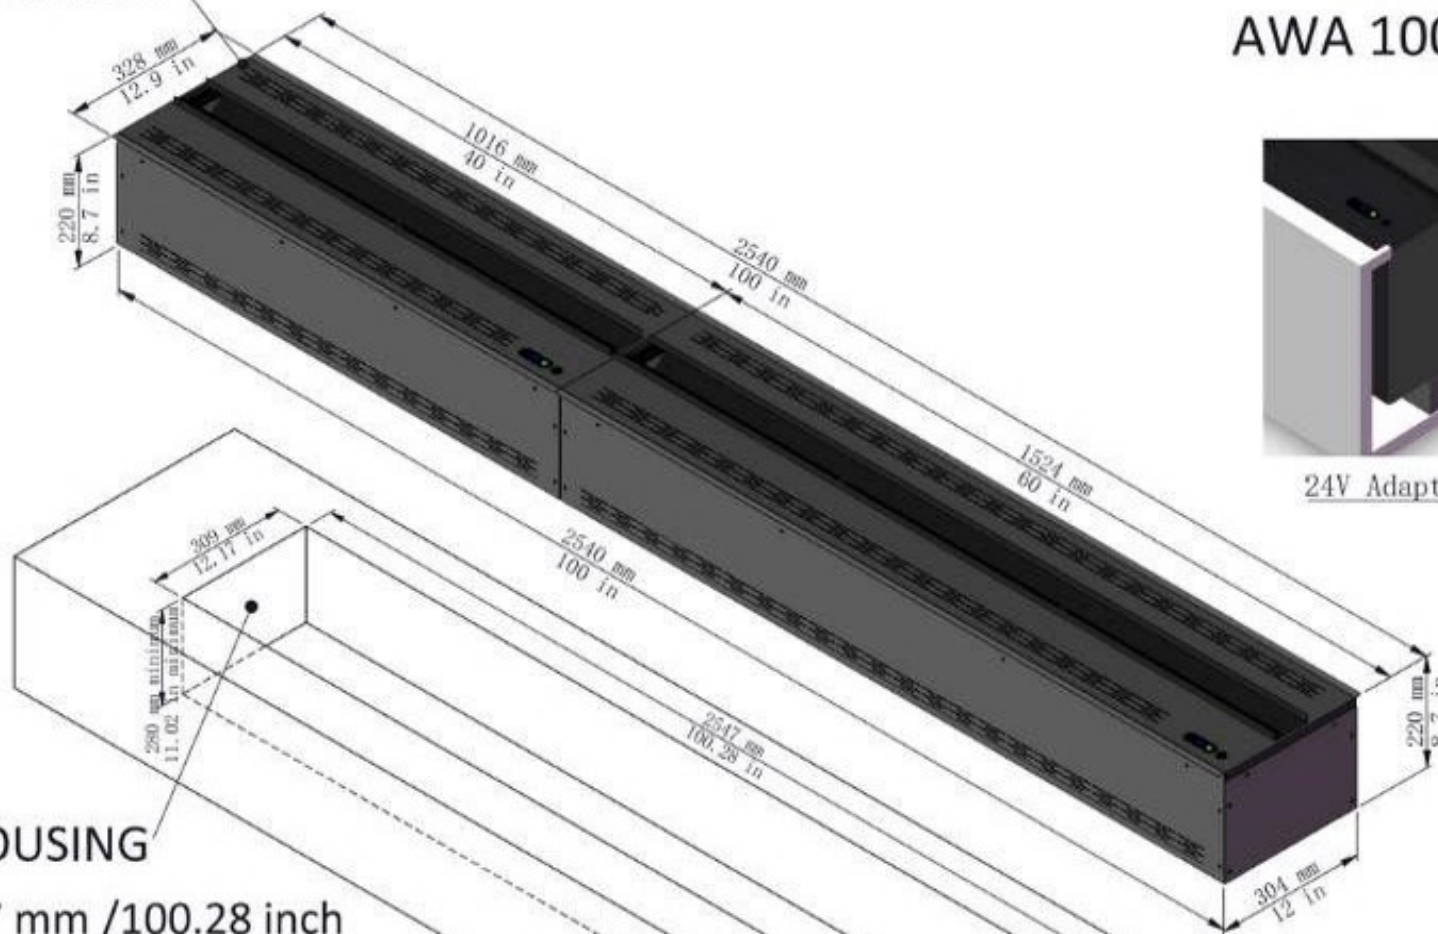

PRODUCT DIMENSIONS

ADVANCE AWA 100-250

RAL 9005

HOUSING

Length: 2547 mm /100.28 inch

Width: 309 mm /12.17 inch

Depth: 280 mm /11.02 inch minimum