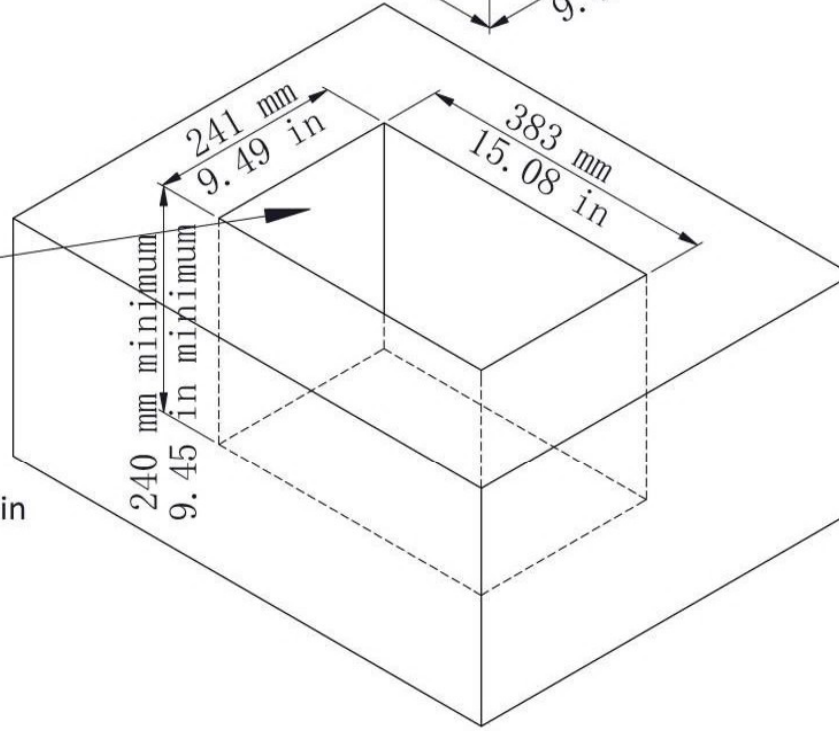

LITE AWAL 16-42 RAL 9005

PRODUCT DIMENSIONS

24V Adapter

HOUSING

Length: 383 mm / 15.08 in

Width: 241 mm / 9.49 in

Depth: 240 mm / 9.45 in

If the adapter is below: 270mm / 10.63 in