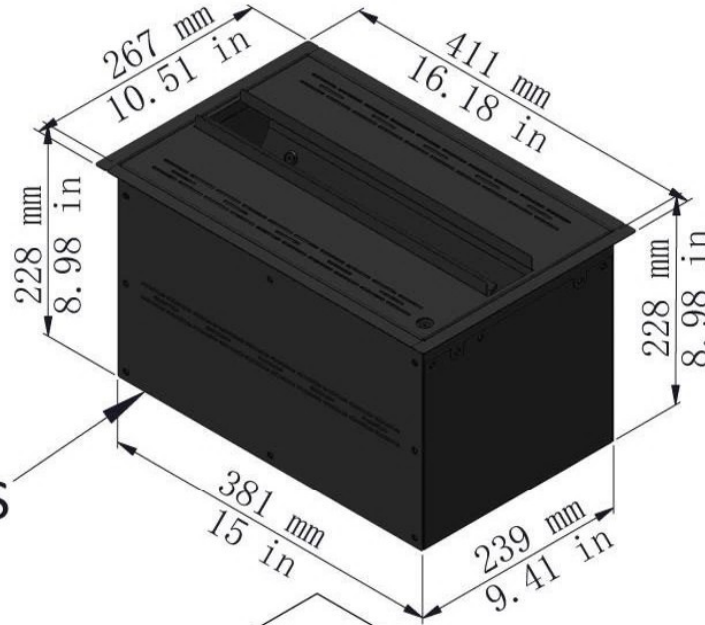

LITE AWAL 16-42 RAL 9005

PRODUCT DIMENSIONS

24V Adapter

HOUSING

Length: 383 mm / 15.08 in

Width: 241 mm / 9.49 in

Depth: 240 mm / 9.45 in

If the adapter is below: 270mm / 10.63 in