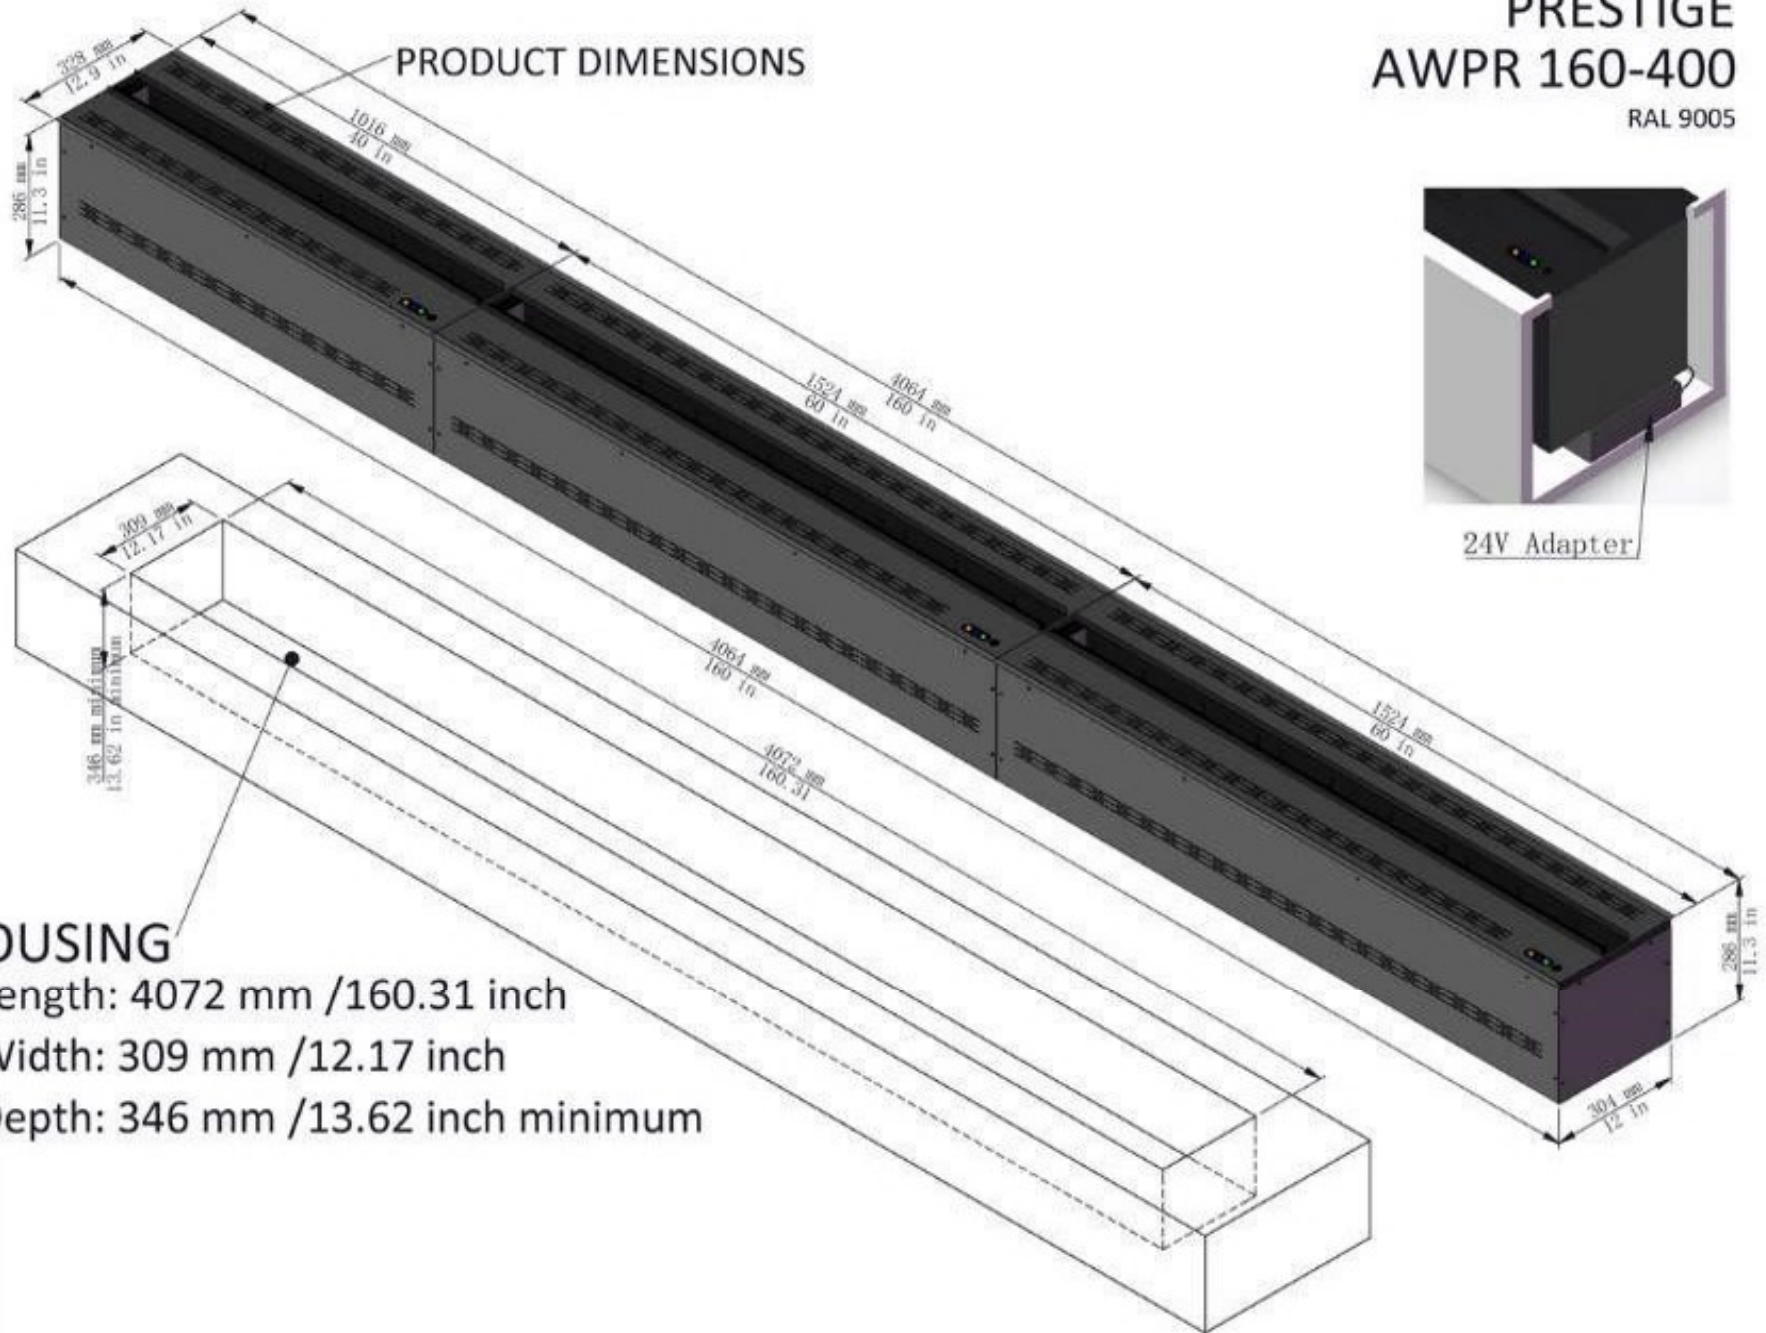

# PRESTIGE AWPR 160-400

RAL 9005

## HOUSING

Length: 4072 mm / 160.31 inch

Width: 309 mm / 12.17 inch

Depth: 346 mm / 13.62 inch minimum