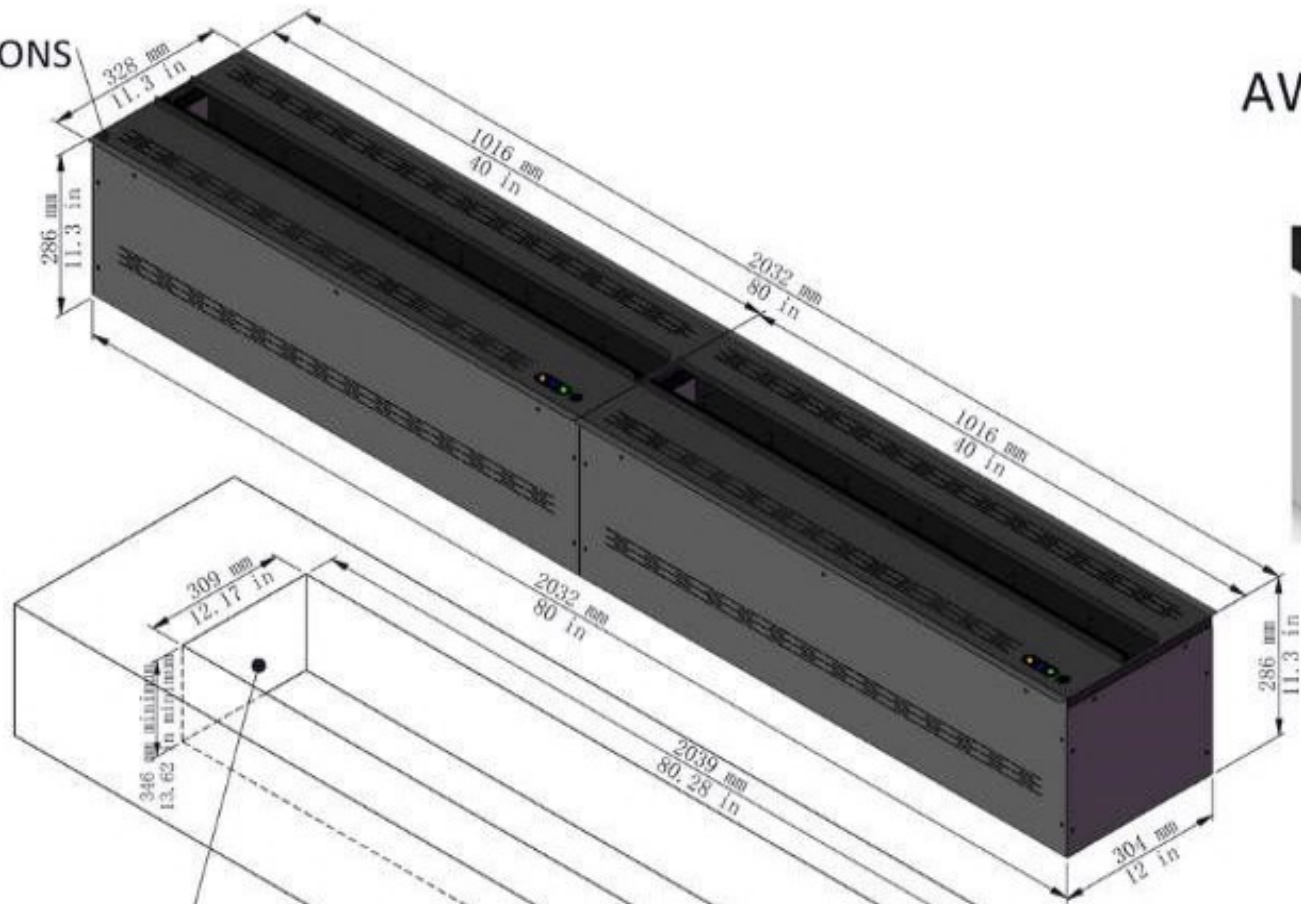

PRODUCT DIMENSIONS

PRESTIGE
AWPR 80-200
RAL 9005

24V Adapter

HOUSING

Length: 2039 mm / 80.28 inch
Width: 309 mm / 12.17 inch
Depth: 346 mm / 13.62 inch minimum