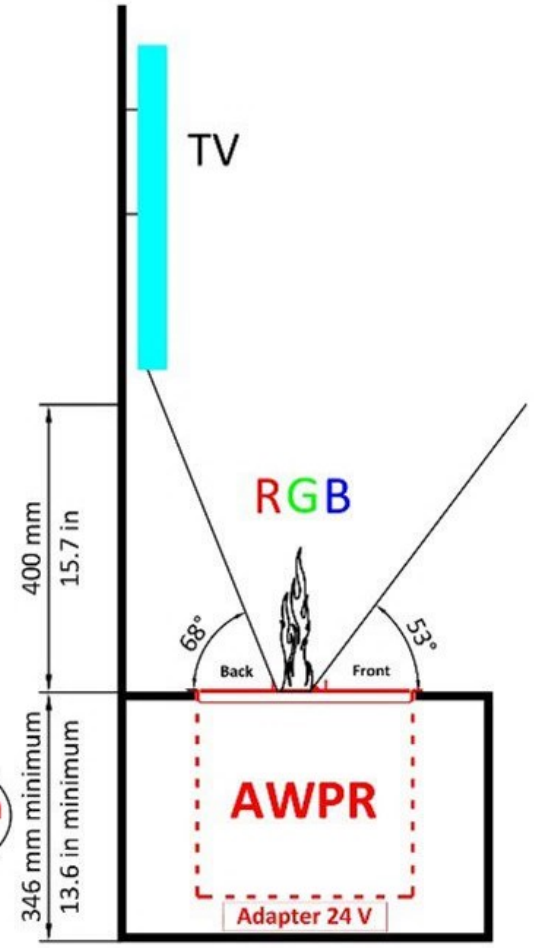

MOUNTING - AWPR PRESTIGE

NICHE

WALL

CUPBOARD