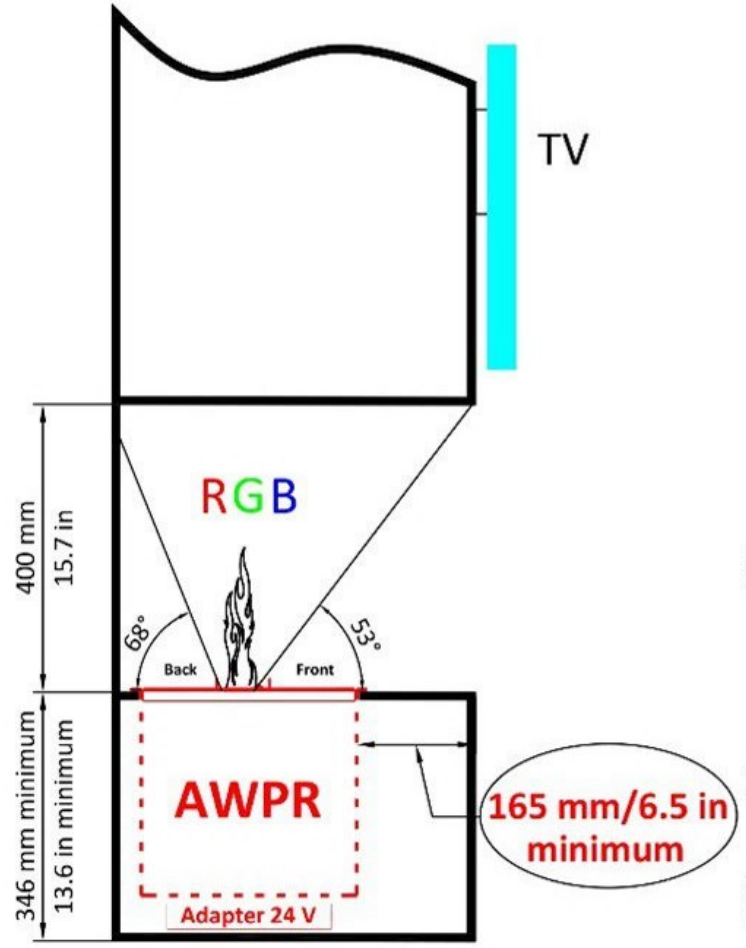

MOUNTING - AWPR PRESTIGE

NICHE

WALL

CUPBOARD